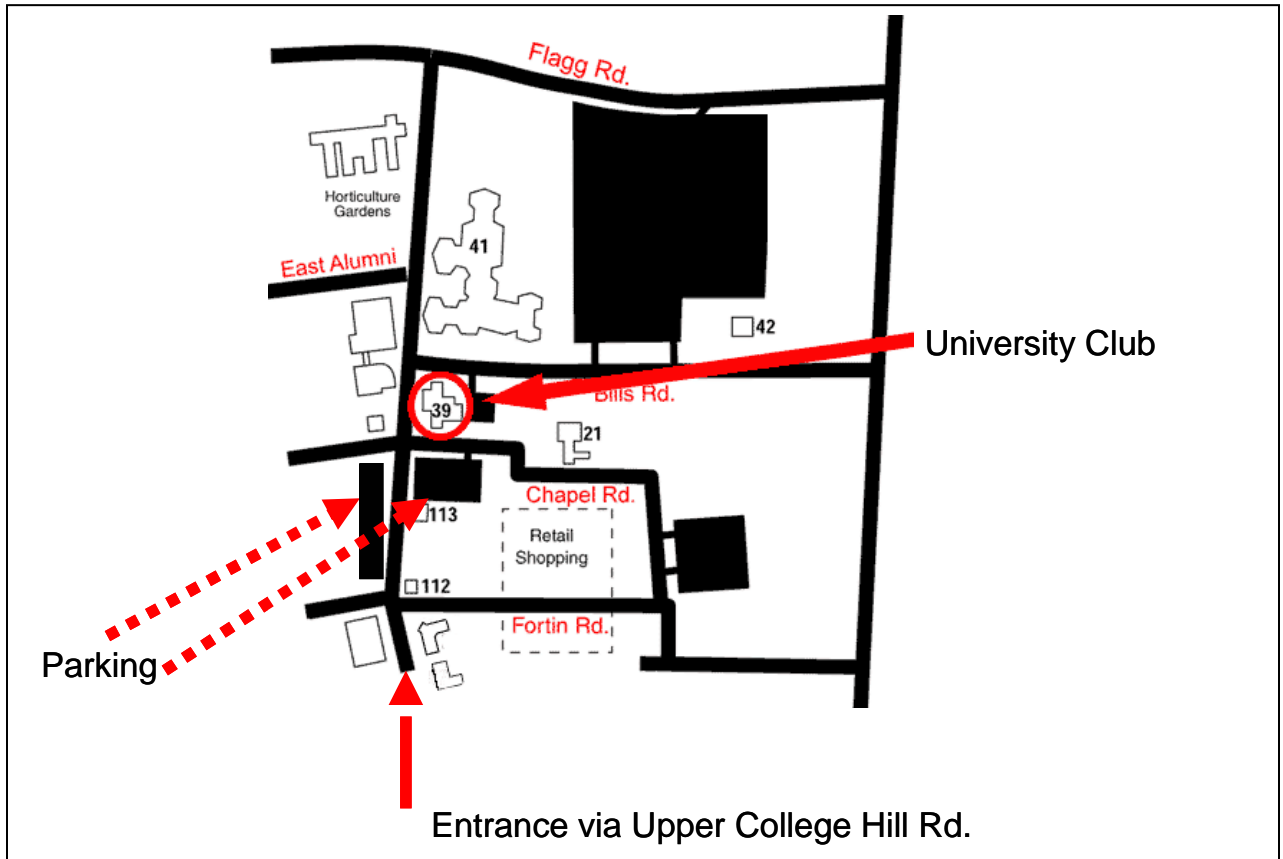

Directions to the University Club at the University of Rhode Island

From the north, take I-95 South to Exit 9 (Route 4 South) follow Route 4 to Route 1 South. Stay on Route 1 until the intersection of Route 138 West. Route 138 West will bring you to the University.

From the south, take I-95 North to Exit 3A (Route 138 East). Continue east on Route 138 to the University.

From Newport, follow Route 138 West over the Newport and Jamestown bridges to Route 1. Take Route 1 South to Route 138 West. Follow Route 138 West to the University.

Follow the signs off Route 138 to the University. You will turn into the Main Entrance onto Upper College Hill Road. Notice on the map that there are parking lots on either side of Upper College Hill Road at the corners of Chapel Road– it is a quick walk from these lots to the University Club. The University Club is on the corner of Upper College Hill Road and Bills Road.